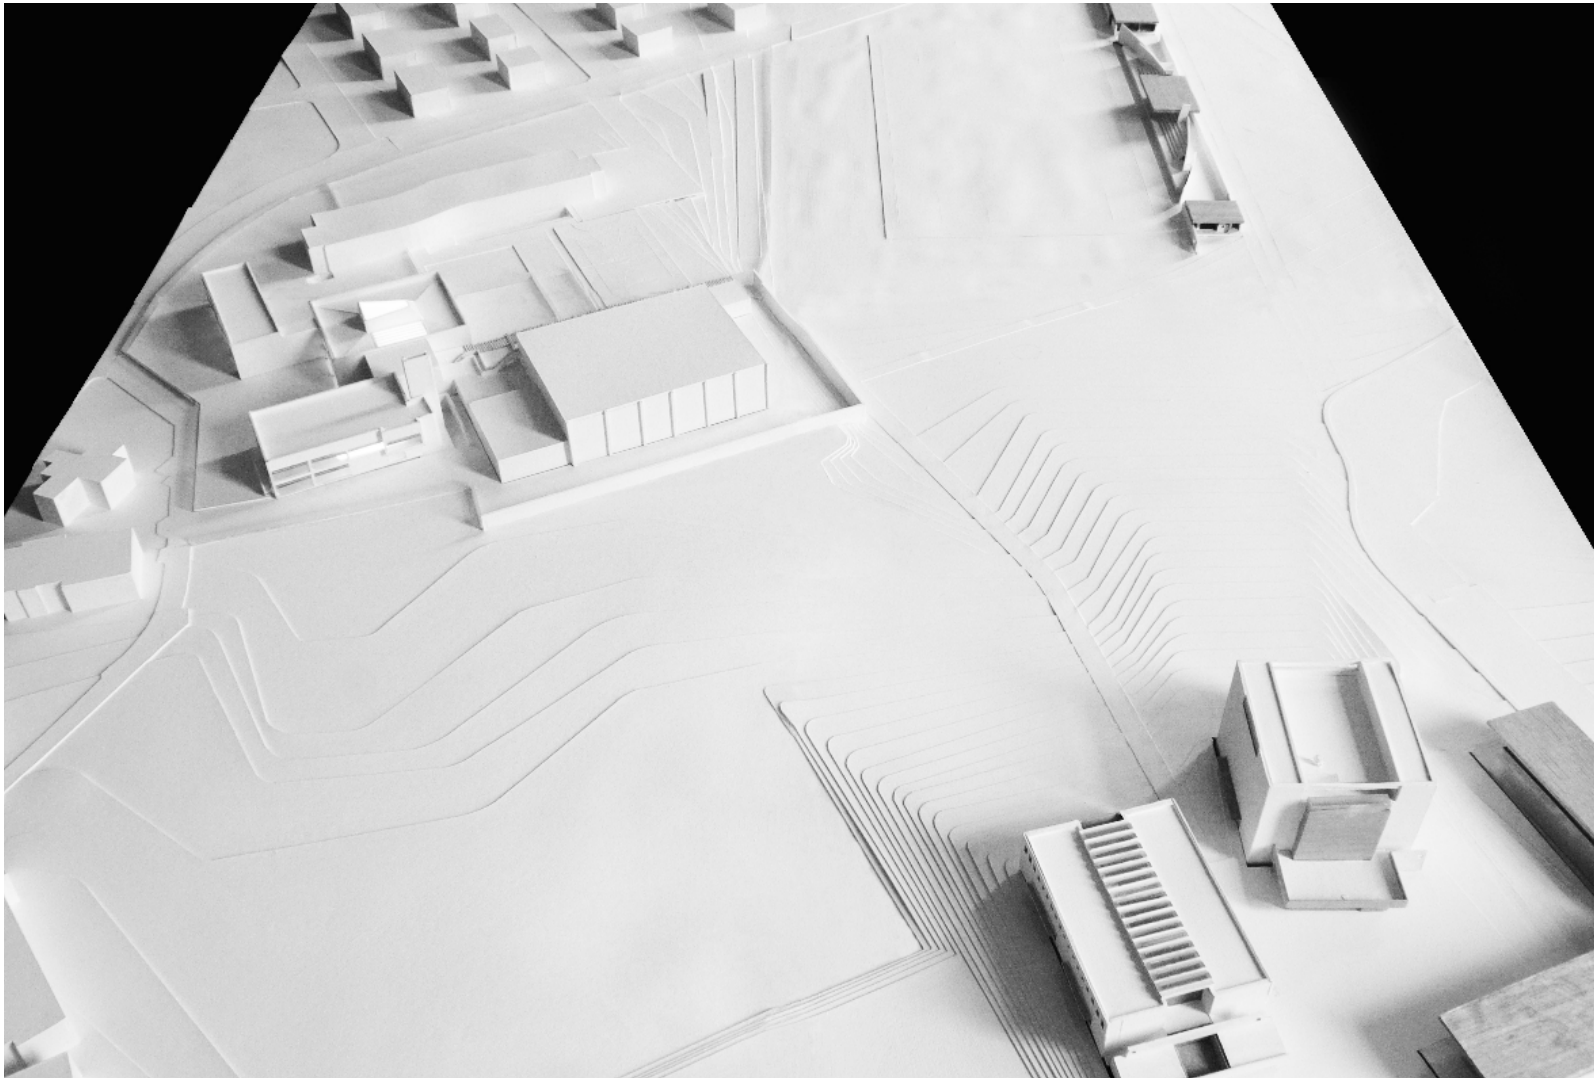

Multipurpose theatre - Botticino