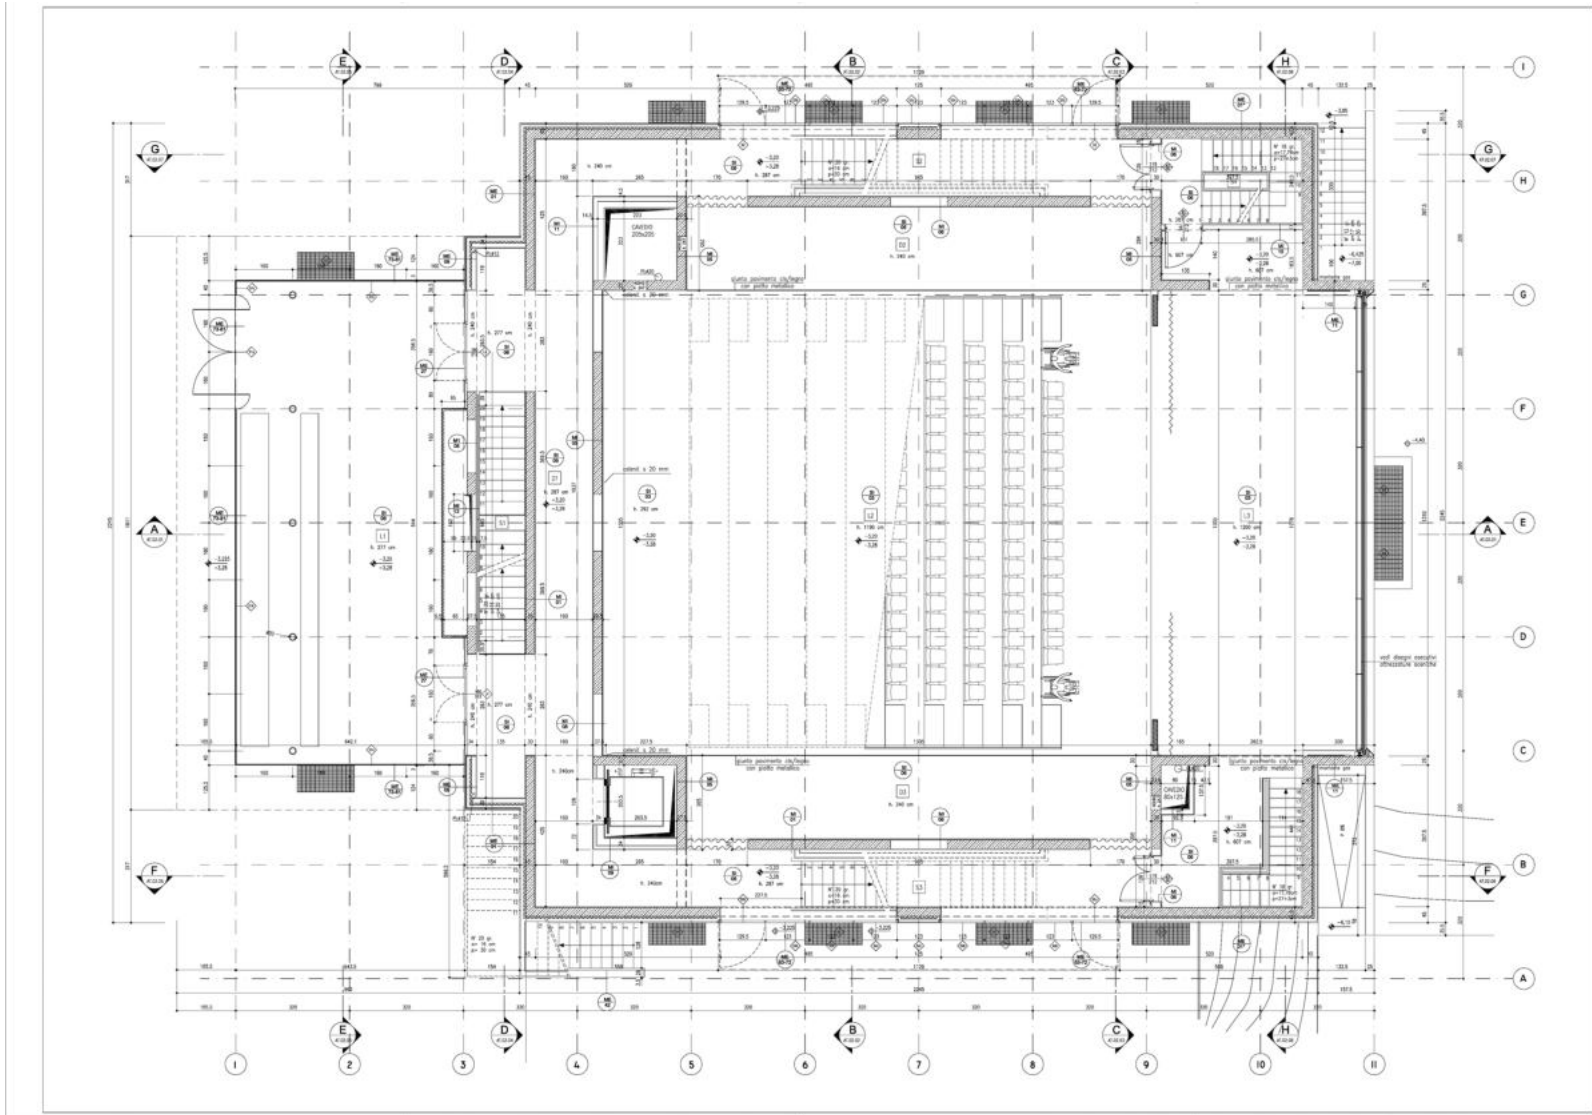

Multipurpose theatre - Botticino