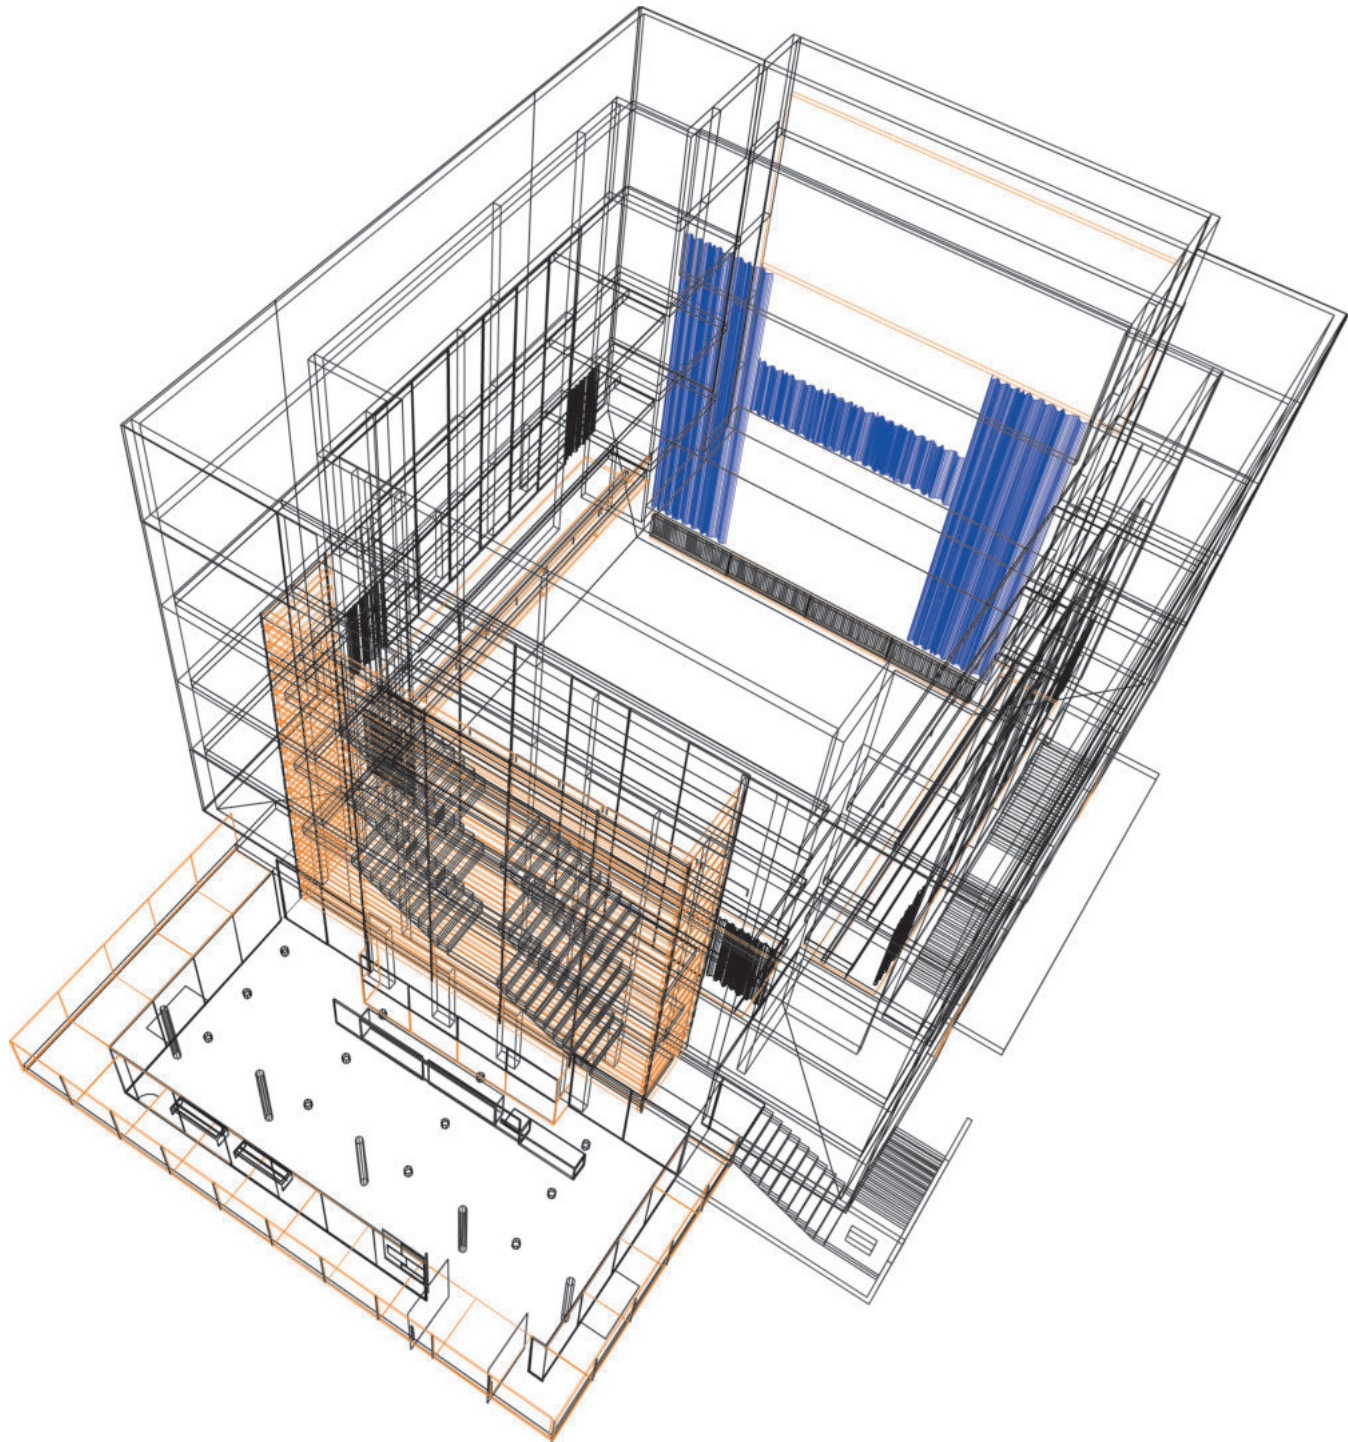

Multipurpose theatre - Botticino