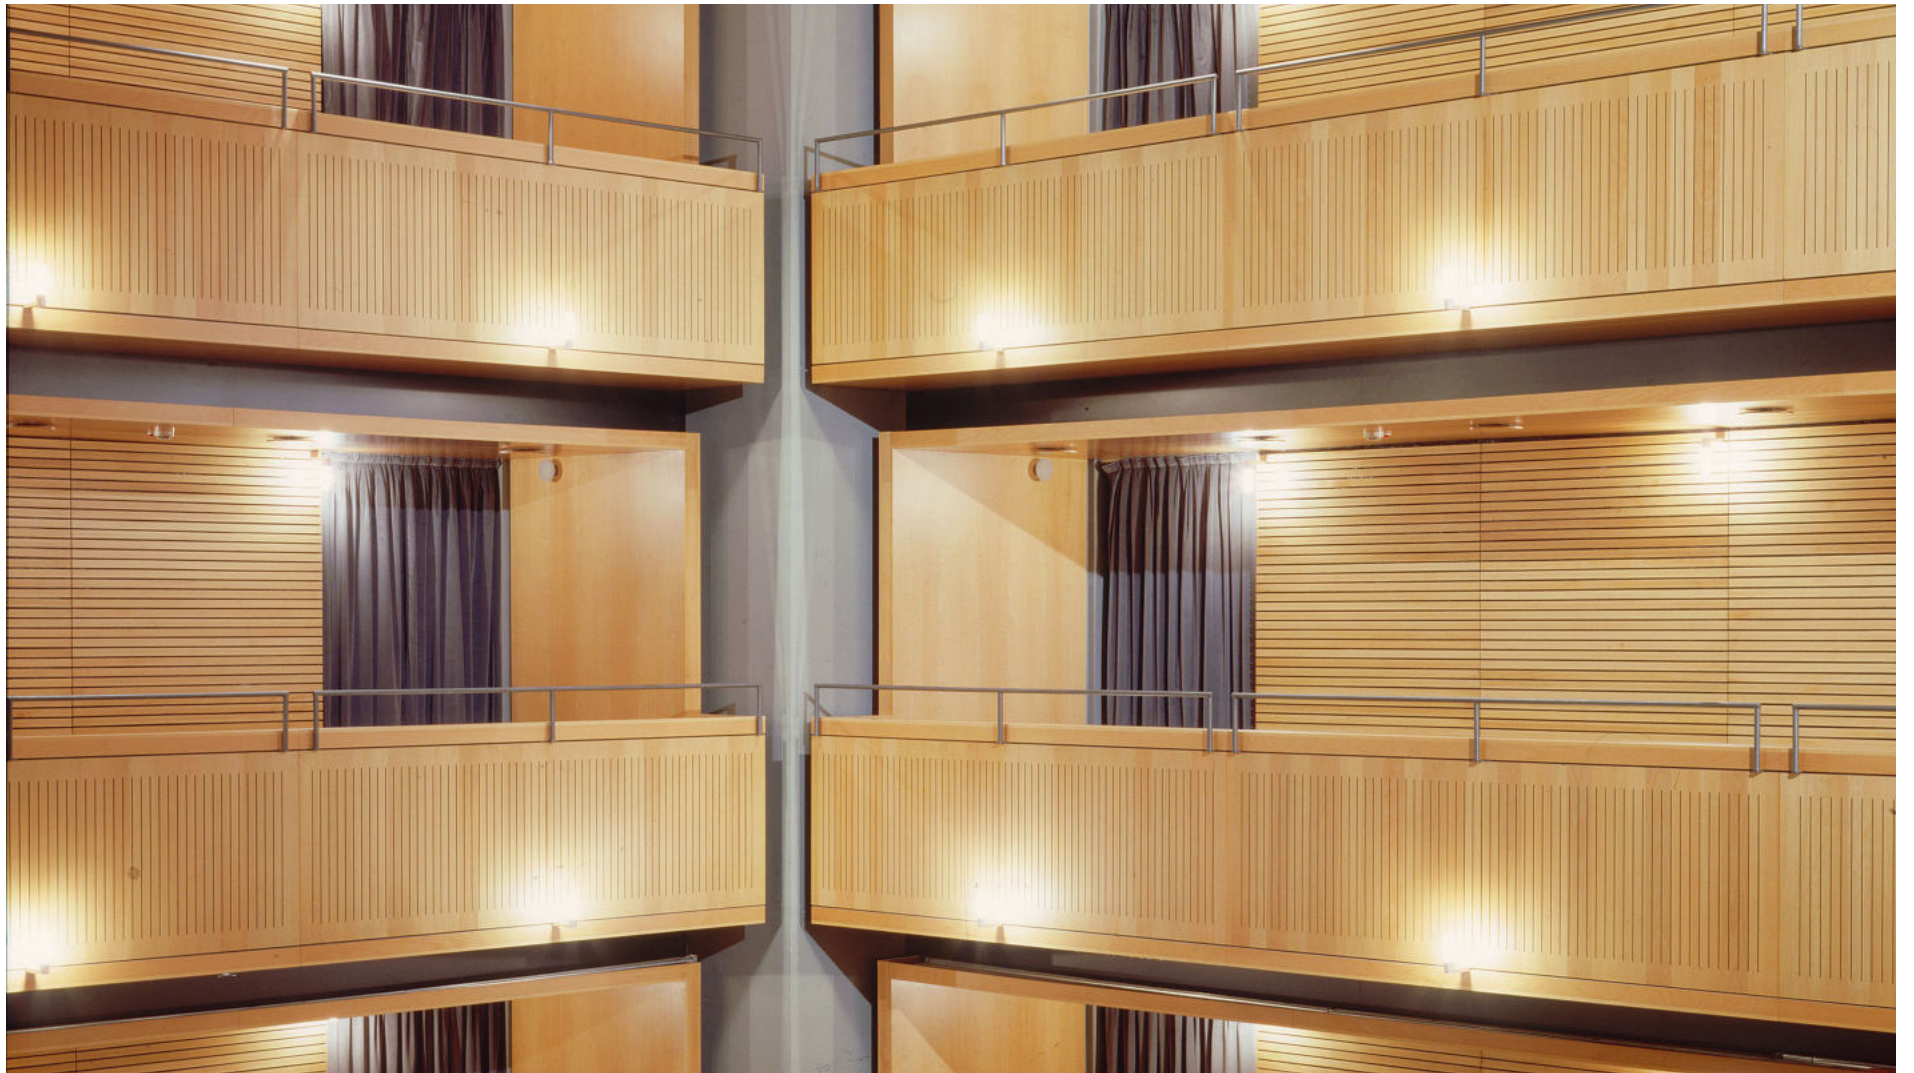

Multipurpose theatre - Botticino