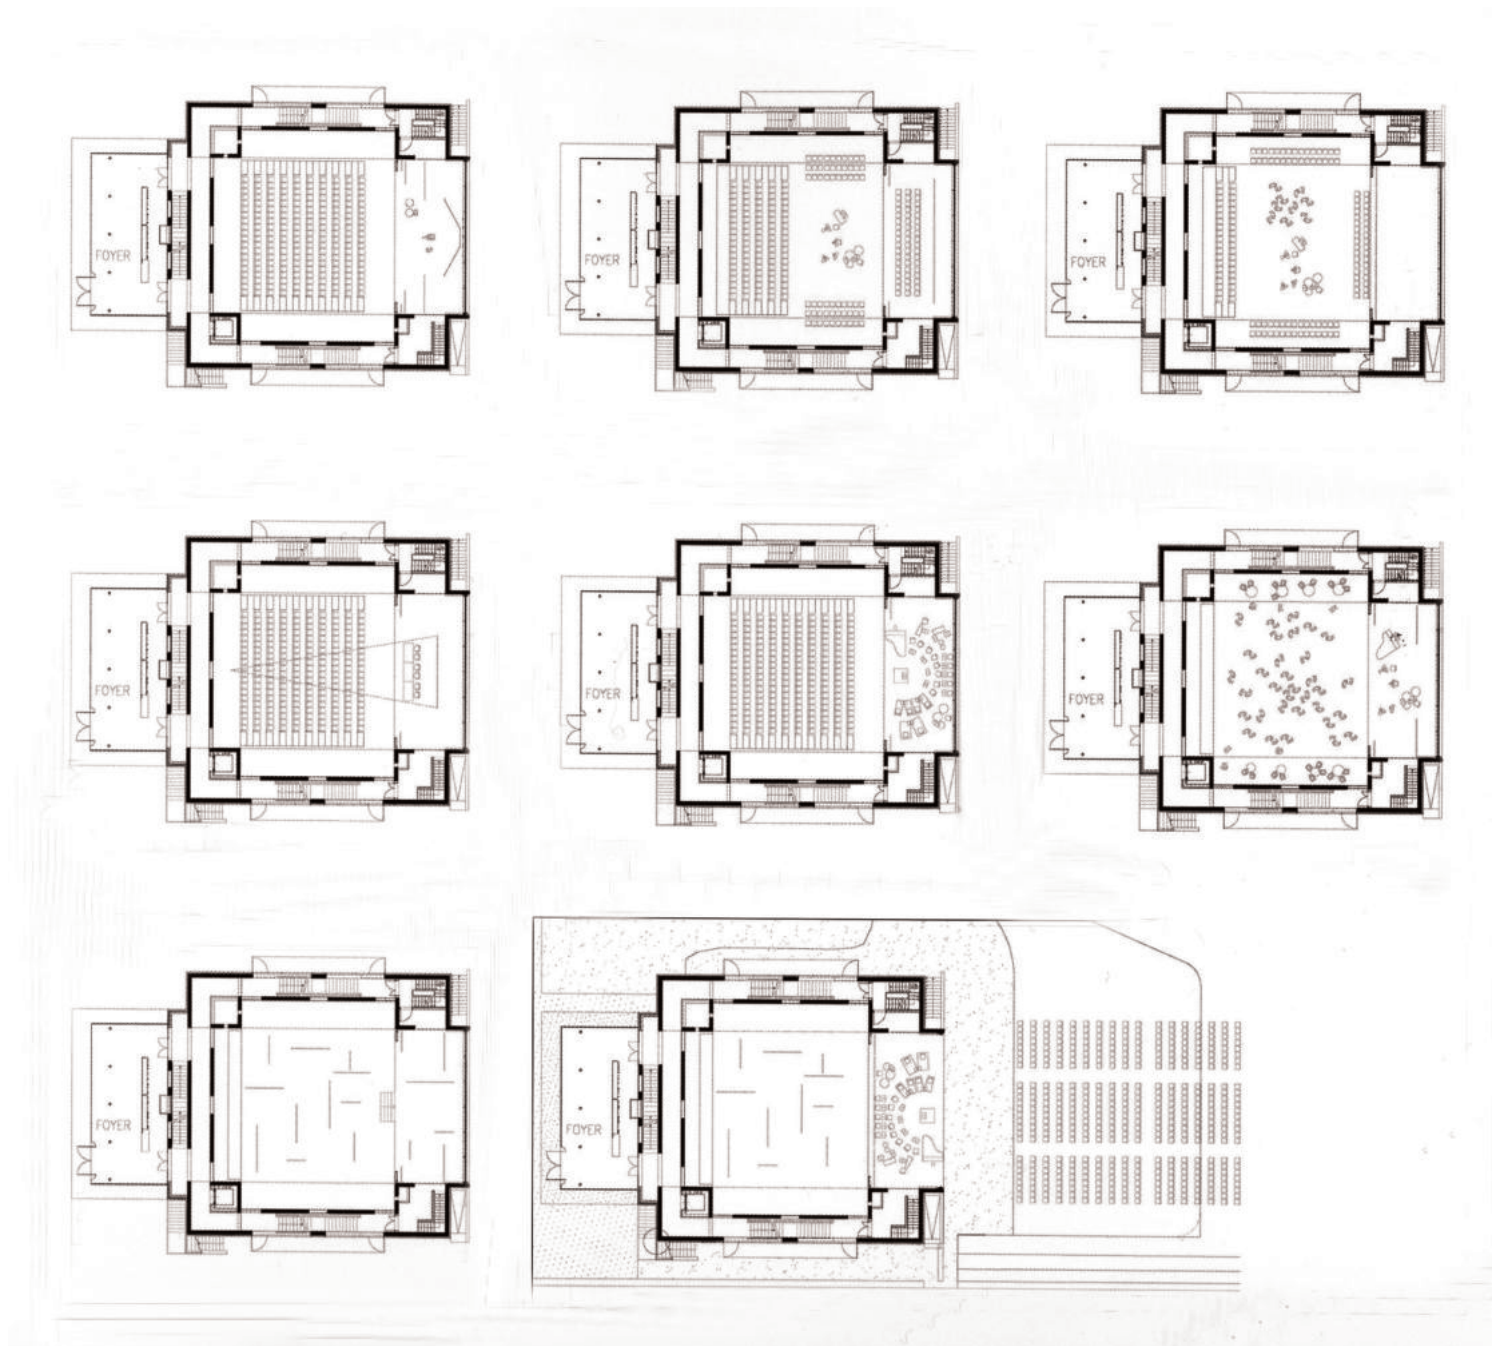

Multipurpose theatre - Botticino