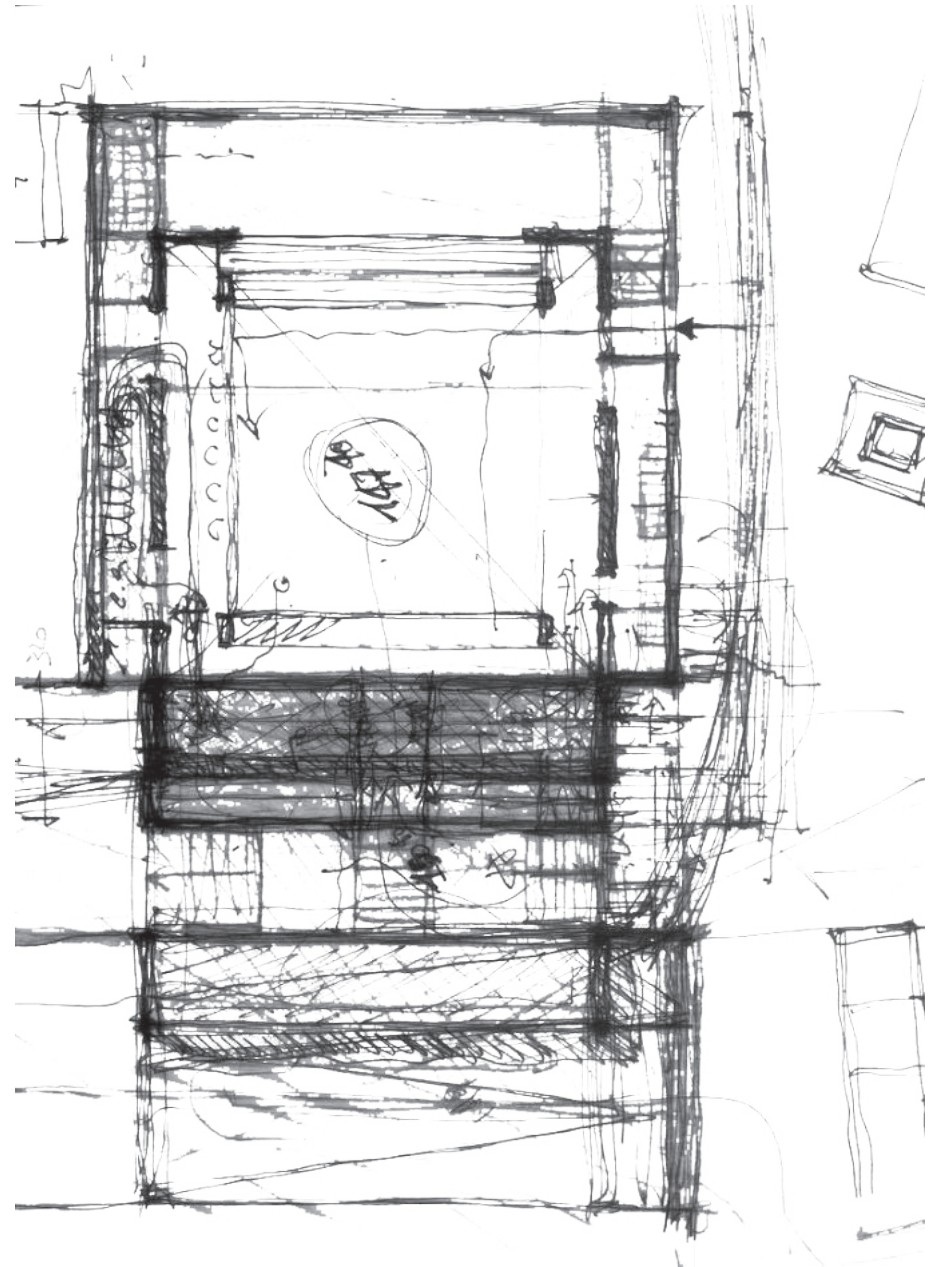

Multipurpose theatre - Botticino