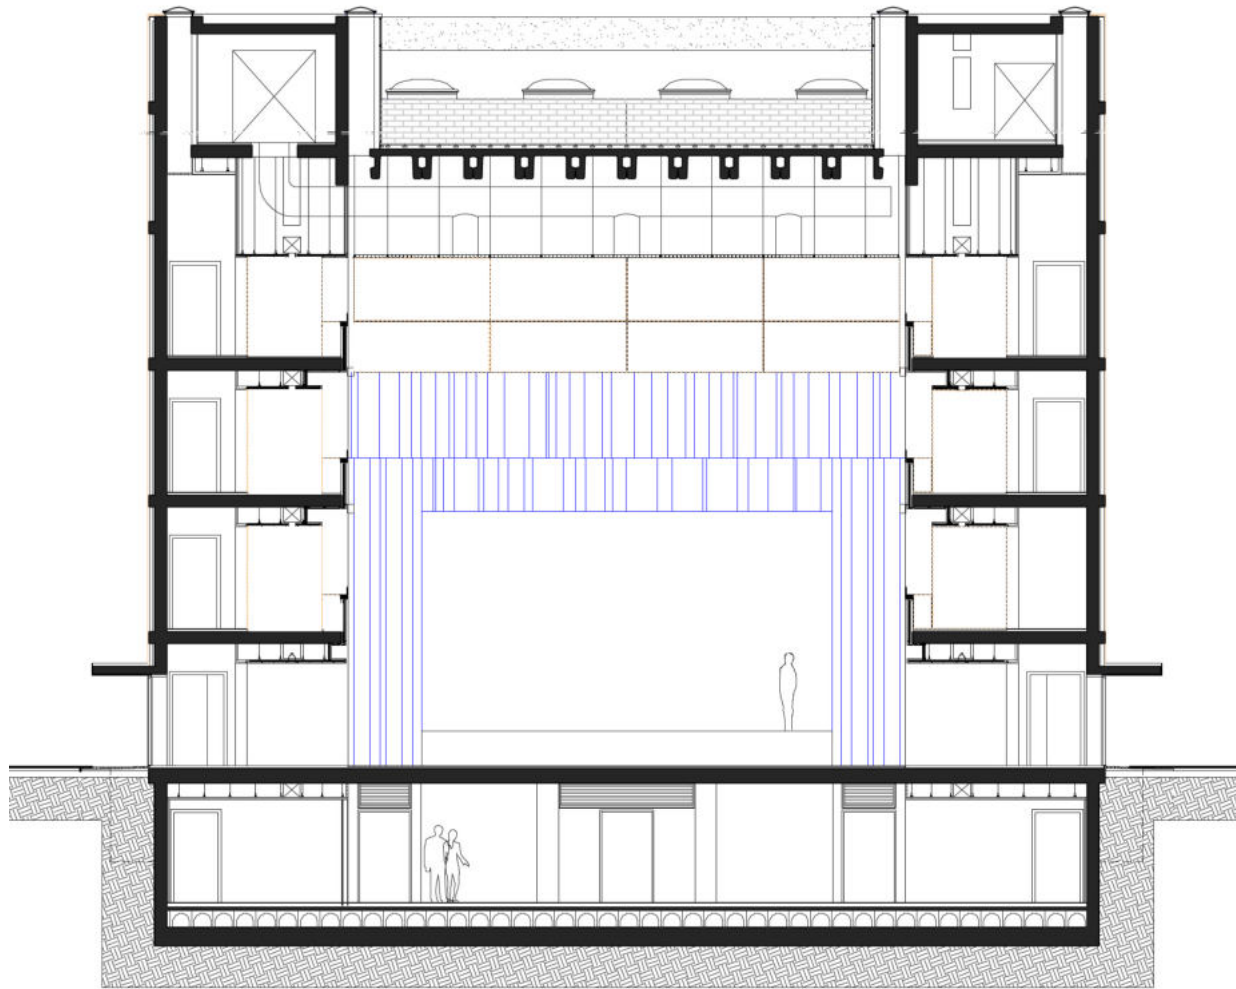

Multipurpose theatre - Botticino