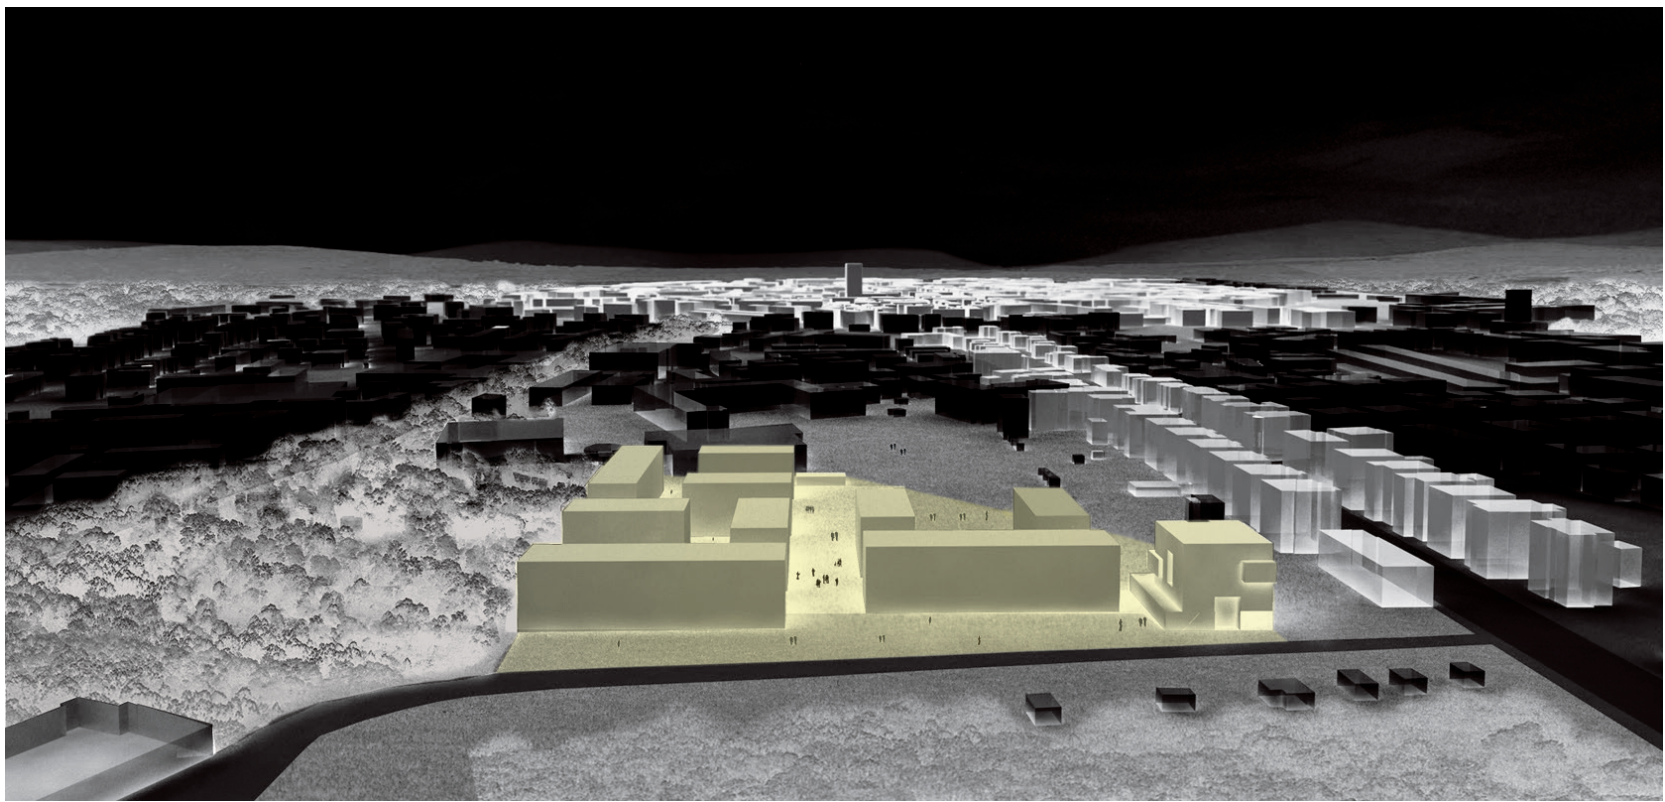

# WINDAUSWEG GÖTTINGEN

The area is located in the southern part of Göttingen, serving as a link between the historical centre and the natural green areas the Stadtpark and the Keessee, which, together with the vast Kleingarten system, form the city's largest green lung. 210 residences are going to be constructed, with buildings containing extremely varied types of housing, the sizes of which range from 55 to 135 square metres. Such variety is our response to the request to concentrate a vast number of users in the same area, greatly differing in age and needs. The project proposes a flexible agglomeration system of both the blocks and the residences inside the buildings themselves, so as to allow the construction of three distinct blocks with different identities within a common plan. The building blocks of the three courtyards are placed in clusters around a large central space, a garden-square, which will be used as a meeting place for the inhabitants of the new dwellings. The four-storey buildings with penthouses on the fifth floor, alternatively face north-south and east-west with their glass surfaces, loggias and terraces positioned so as to maximise the gain from solar heat in cold weather. The project proposes a system of combining spatial modular units in a variety of ways. The flexibility of the housing modules will determine units that can be assembled into different types of blocks, from an urban villa to a row of houses. Therefore groups of inhabitants can be housed on the basis of friendship or needs, rather than on size of housing. The flexibility of the blocks is matched by the flexibility of the housing, since it is possible to enlarge or reduce the units of one or more adjacent rooms with a modular system.

Windausweg Göttingen

Windausweg Göttingen

Windausweg Göttingen

Windausweg Göttingen

Windausweg Göttingen

Windausweg Göttingen

Windausweg Göttingen

Windausweg Göttingen