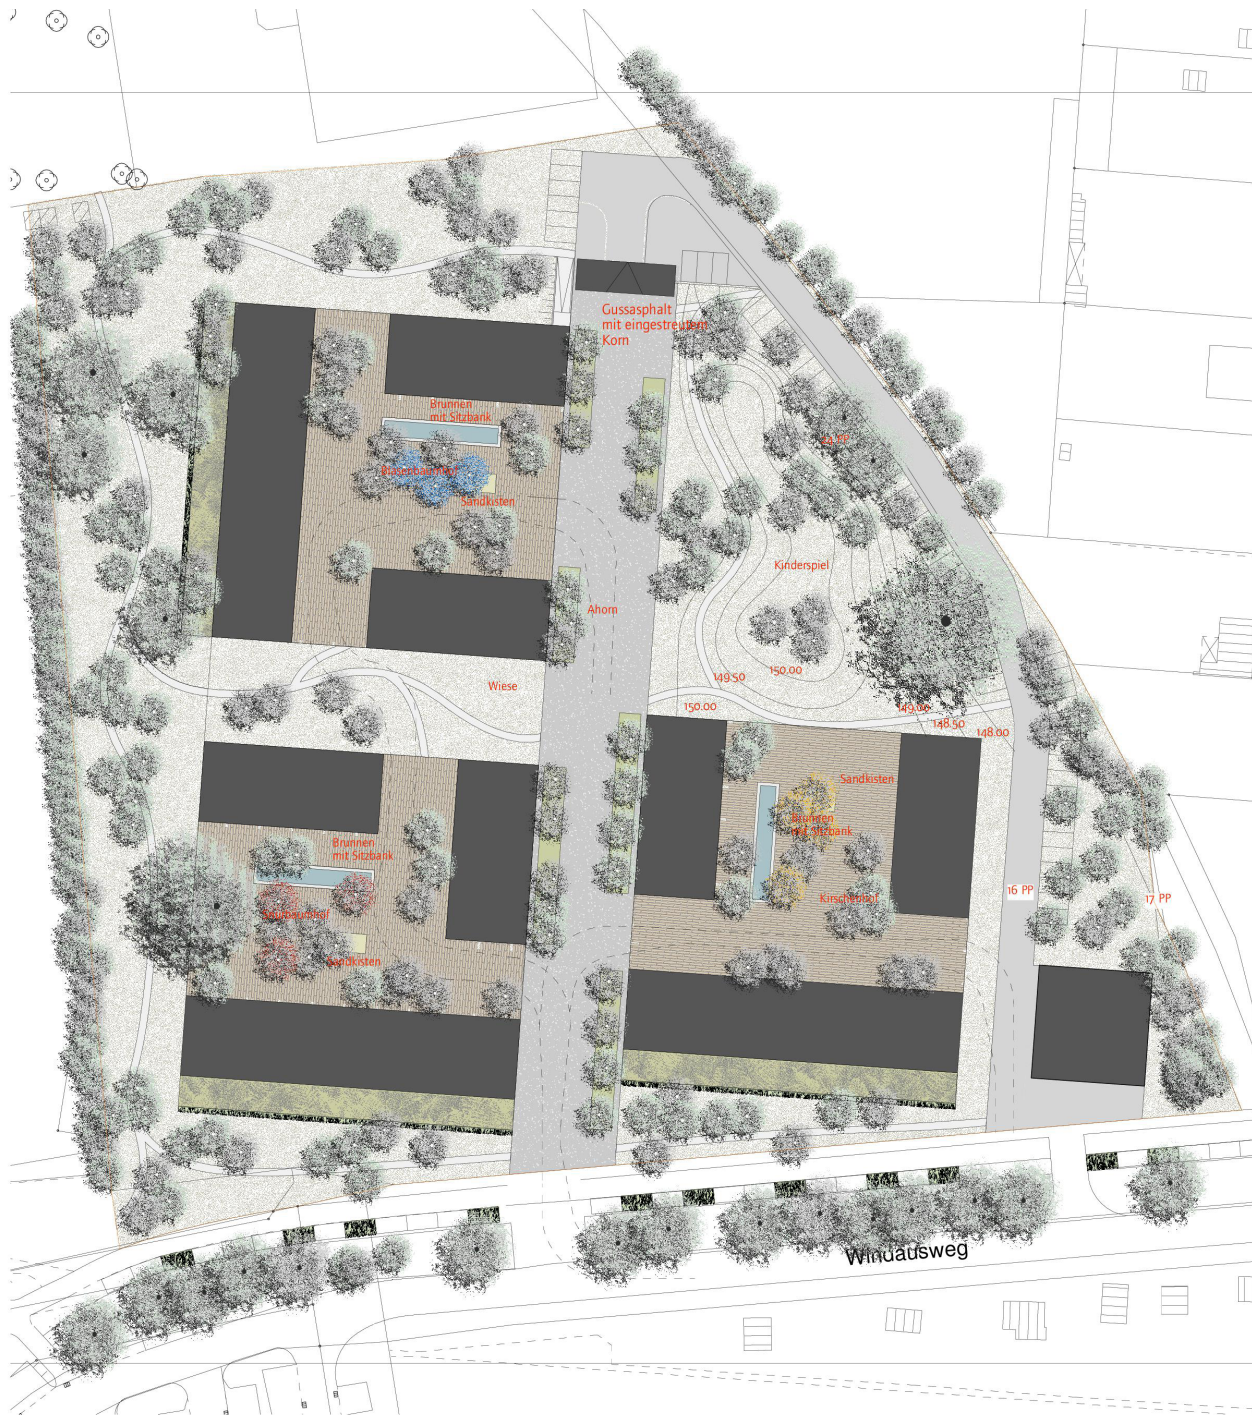

Windausweg Göttingen